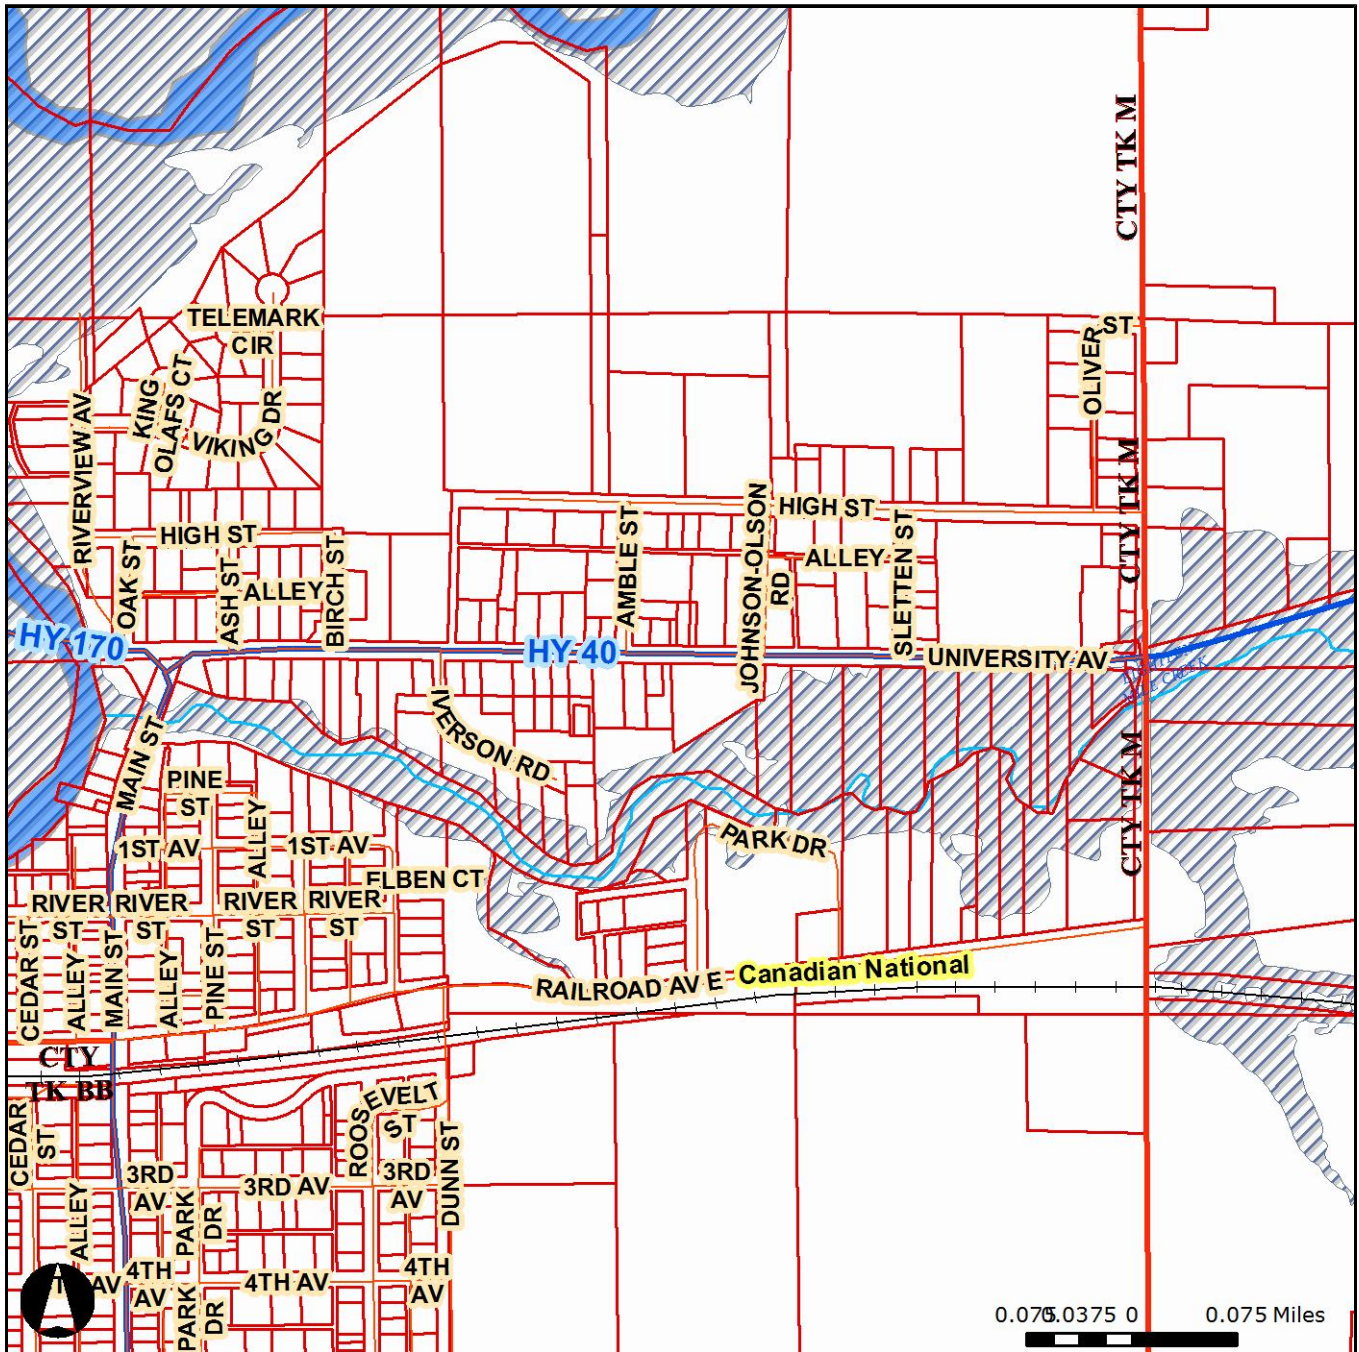

Dunn Co GIS

DISCLAIMER OF LIABILITY

The information depicted on this map is a compilation of public record information including aerial photography and other base maps. No warranty is made, express or implied, as to the accuracy of the information used. The data layers are a representation of current data to the best of our knowledge and may contain errors. It is not a legally recorded map and cannot be substituted for field-verified information. Map may be reproduced with permission of the Dunn County Administrative Coordinators Office. Errors should be reported to the GIS Division, 800 Wilson Ave, Menomonie WI 54751. Phone (715) 231-6505.