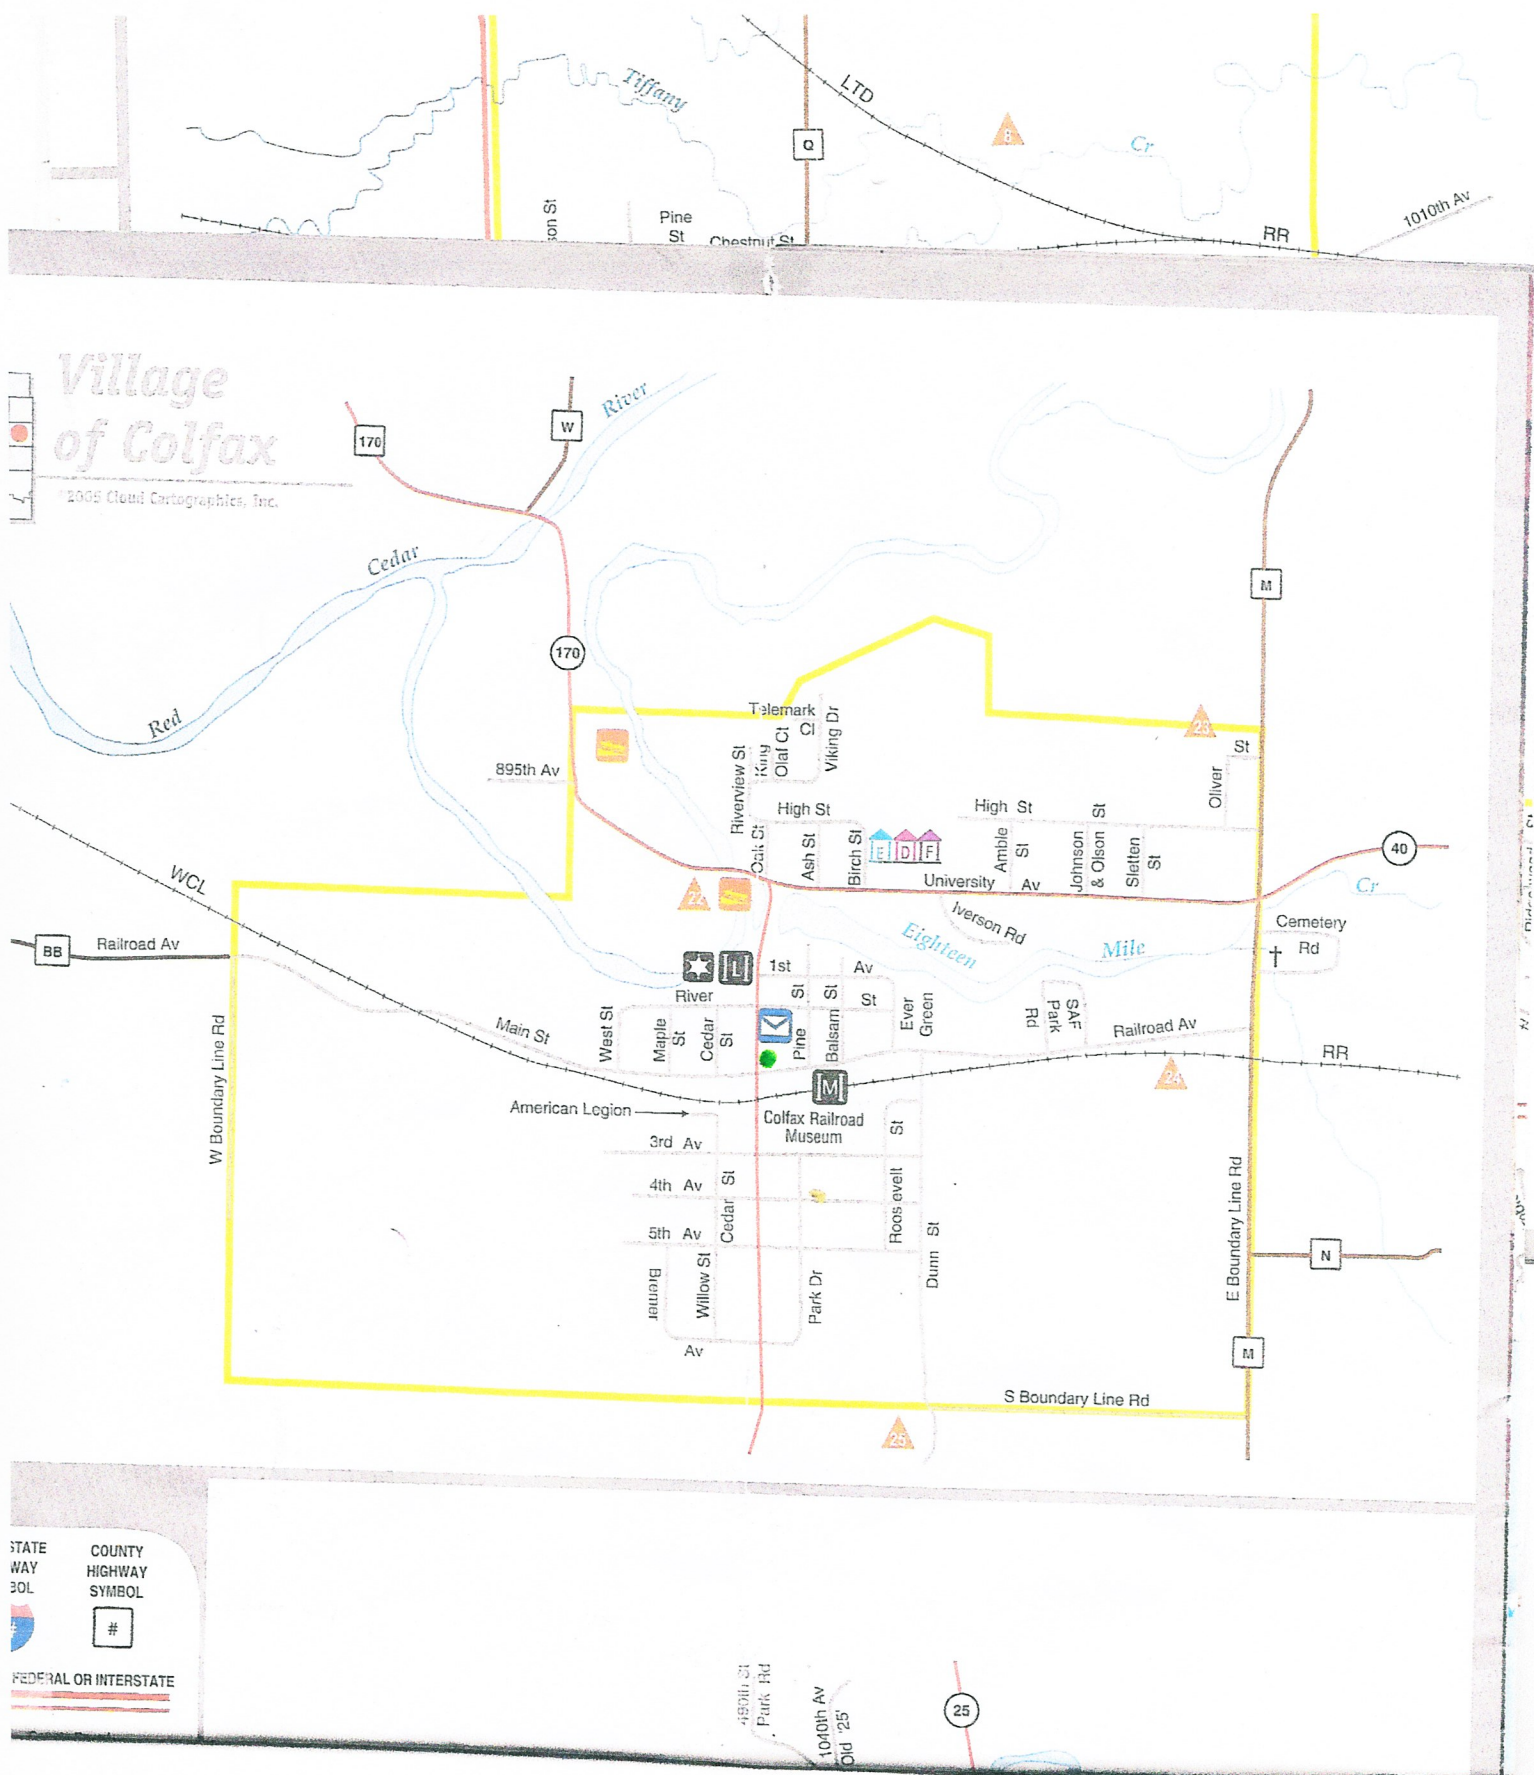

# Village of Colfax

© 2008 Cloud Cartographics, Inc.

STATE WAY 30L	COUNTY HIGHWAY SYMBOL
FEDERAL OR INTERSTATE	#

4800th St  
Park Rd  
1040th Av  
Old '25

25

See Pg 84

See Pg 86

Highway

ORV Trail