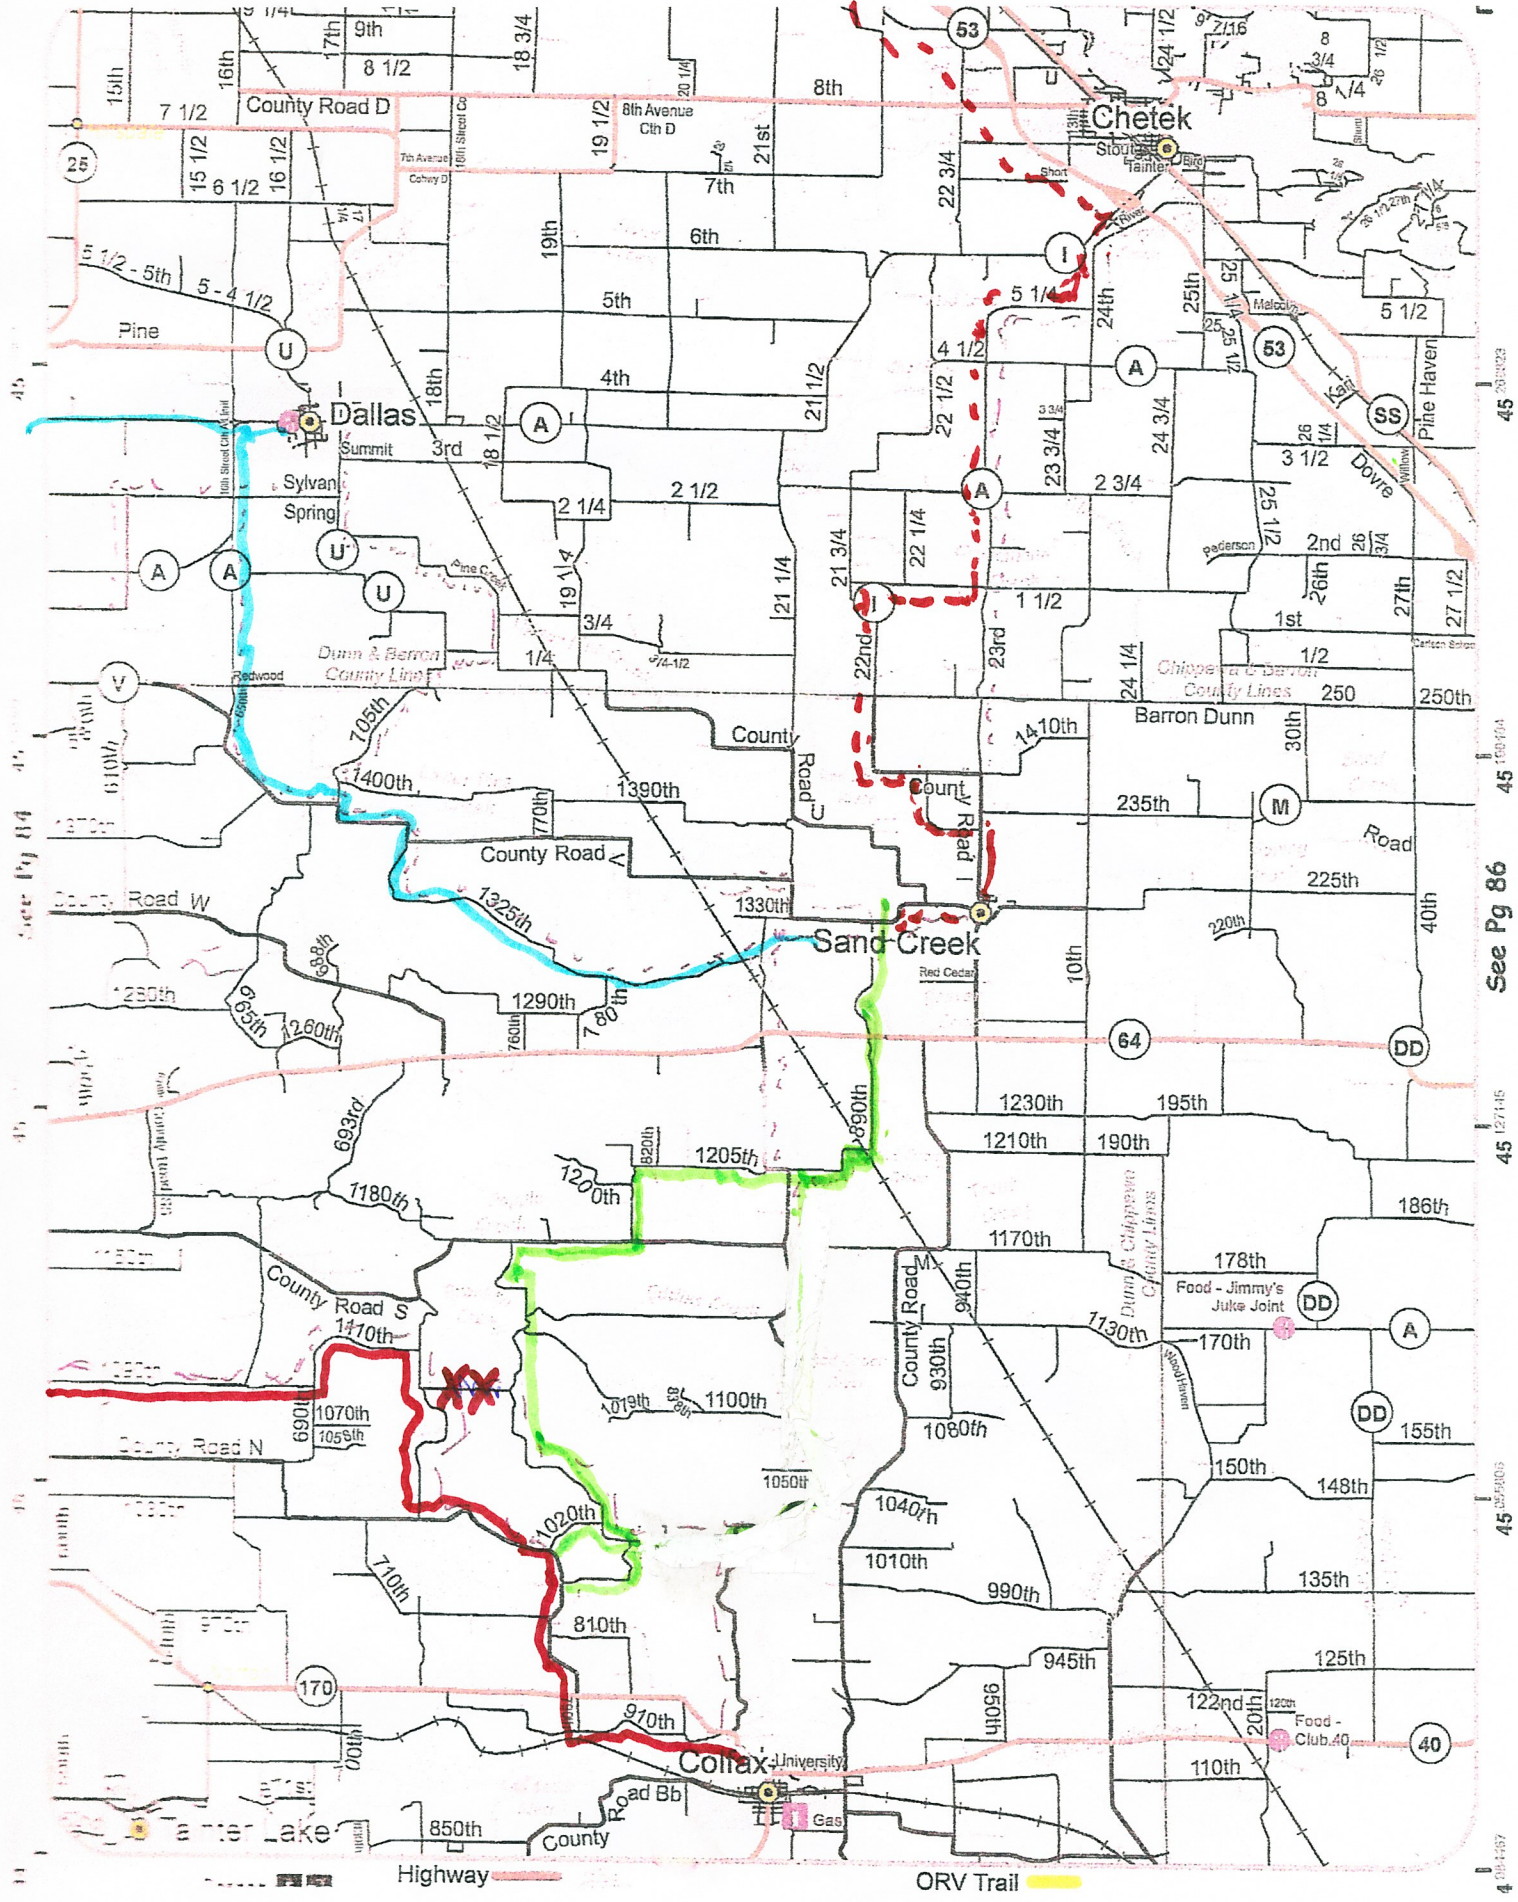

# Village of Colfax

© 2008 Cloud Cartographics, Inc.

STATE WAY 30L	COUNTY HIGHWAY SYMBOL
FEDERAL OR INTERSTATE	#

4800th St  
Park Rd  
1040th Av  
Old '25

25

See Pg 84

See Pg 86

Highway

ORV Trail